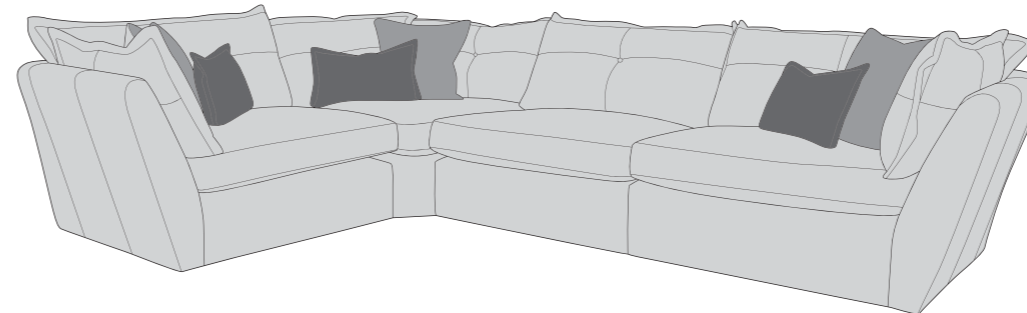

03/10/2024

SULLY COVER GUIDE: STANDARD BACK ONLY

Please use this guide when ordering the following pieces to clarify cover options.

Corner Group: 4ML, ALU, COR, ALU, 4MR

Corner Group: 4ML, COR, 4MR

Corner Group: 4ML, ALU, COR, 4MR

Corner Group: 4ML, COR, ALU, 4MR

4 Seater Modular (4ML + 4MR = 4MD)

3 Seater Modular (3ML + 3MR = 3MD)

2 Seater Modular (2ML + 2MR = 2MD)

Love Chair (LOV)

Armless Unit (ALU)

-  **COVER 1**
(BODY)
-  **COVER 2**
(SCATTER)
-  **COVER 3**
(BOLSTER)

* Hardwood & composite board frame.

* Dowelled, screwed, glued & stapled joinery.

* Both 4 & 3 seater modular sofas can only be supplied as complete units (4MD & 3MD)

* Featherflex seat interior. 

* Fibre filled backs for added comfort.

Illustrations used for reference only.

Check the diagonal access dimension to ensure furniture will fit in your home.

A high density foam base seat interior with a duck feather filled, channelled topper which provides both luxurious softness and support.