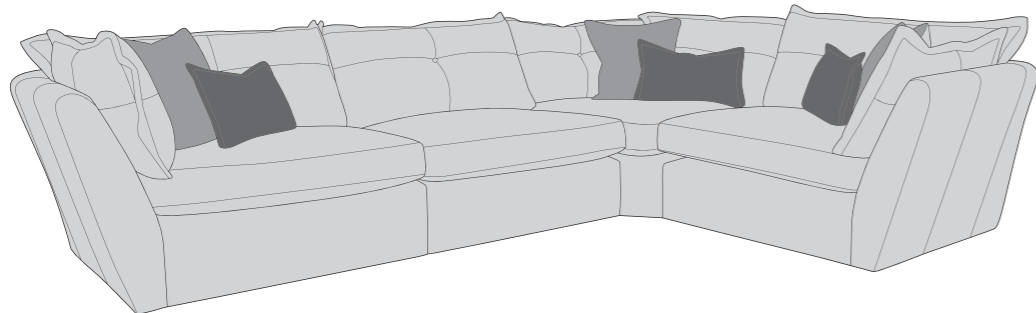

03/10/2024

SULLY COVER GUIDE: STANDARD BACK ONLY

Please use this guide when ordering the following pieces to clarify cover options.

Corner Group: 4ML, ALU, COR, ALU, 4MR

Corner Group: 4ML, COR, 4MR

Corner Group: 4ML, ALU, COR, 4MR

Corner Group: 4ML, COR, ALU, 4MR

4 Seater Modular (4ML + 4MR = 4MD)

3 Seater Modular (3ML + 3MR = 3MD)

2 Seater Modular (2ML + 2MR = 2MD)

Love Chair (LOV)

Armless Unit (ALU)

-  **COVER 1**
(BODY)
-  **COVER 2**
(SCATTER)
-  **COVER 3**
(BOLSTER)

Illustrations used for reference only.

Check the diagonal access dimension to ensure furniture will fit in your home.

A high density foam base seat interior with a duck feather filled, channelled topper which provides both luxurious softness and support.