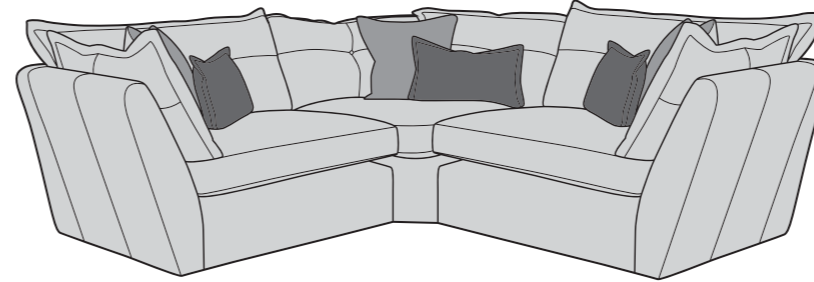

03/10/2024

SULLY COVER GUIDE: STANDARD BACK ONLY

Please use this guide when ordering the following pieces to clarify cover options.

Corner Group: 4ML, ALU, COR, ALU, 4MR

Corner Group: 4ML, COR, 4MR

Corner Group: 4ML, ALU, COR, 4MR

Corner Group: 4ML, COR, ALU, 4MR

4 Seater Modular (4ML + 4MR = 4MD)

3 Seater Modular (3ML + 3MR = 3MD)

2 Seater Modular (2ML + 2MR = 2MD)

Love Chair (LOV)

Armless Unit (ALU)

-  **COVER 1**
(BODY)
-  **COVER 2**
(SCATTER)
-  **COVER 3**
(BOLSTER)

* Hardwood & composite board frame.

* Dowelled, screwed, glued & stapled joinery.

* Both 4 & 3 seater modular sofas can only be supplied as complete units (4MD & 3MD)

* Featherflex seat interior. 

* Fibre filled backs for added comfort.

Illustrations used for reference only.

Check the diagonal access dimension to ensure furniture will fit in your home.

A high density foam base seat interior with a duck feather filled, channelled topper which provides both luxurious softness and support.