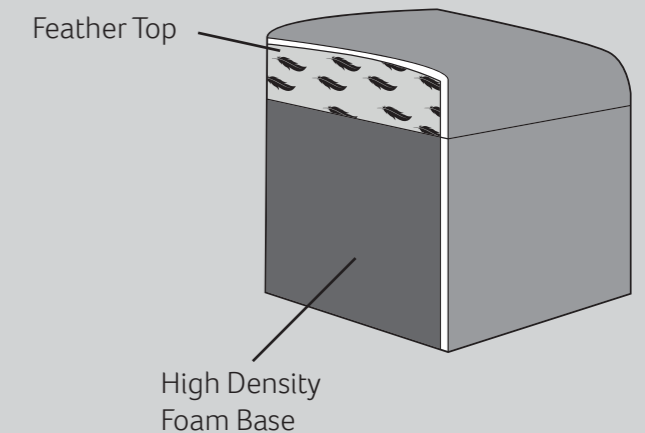

See terms & conditions

Please note : All dimension are approximate. Allow tolerance of +/- 2.5cm.

03/10/2024