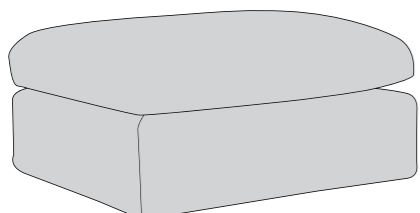

Corner Group: 4ML, COR, ALU, 4MR

4 Seater Modular (4ML + 4MR = 4MD)

3 Seater Modular (3ML + 3MR = 3MD)

2 Seater Modular (2ML + 2MR = 2MD)

Love Chair (LOV)

Armless Unit (ALU)

-  **COVER 1**
(BODY)
-  **COVER 2**
(SCATTER)
-  **COVER 3**
(BOLSTER)

Scatter Cushions

Front = Cover 2
Back = Cover 1

Bolster Cushion

Front = Cover 3
Back = Cover 3
Flanged Edge

SUGGESTED ACCENT PIECES

Sully Footstool (FST)

SULLY DIMENSIONS (CM)

AVAILABLE PIECES	HEIGHT 1	WIDTH 2	DEPTH 3	SEAT HEIGHT 4	SEAT DEPTH 5	SEAT WIDTH 6	ACCESS DIAGONAL 7	OUTBACK HEIGHT 8	ARM HEIGHT 9	WEIGHT (KG)	SCATTER CUSHIONS
CORNER GROUP: 4ML, ALU, COR, ALU, 4MR	89	357	357	48	N/A	N/A	N/A	76	76	206	3 SCATTERS and 3 BOLSTERS
CORNER GROUP: 4ML, COR, 4MR	89	254	254	48	N/A	N/A	N/A	76	76	139	3 SCATTERS and 3 BOLSTERS
CORNER GROUP: 4ML, ALU, COR, 4MR or 4ML, COR, ALU, 4MR	89	357	254	48	N/A	N/A	N/A	76	76	172.5	3 SCATTERS and 3 BOLSTERS
4 SEATER MODULAR SOFA (4MD)	89	264	110	48	73	182	275	76	76	96	3 (2 SCATTERS, 1 BOLSTER)
3 SEATER MODULAR SOFA (3MD)	89	225	110	48	73	143	268	76	76	88	3 (2 SCATTERS, 1 BOLSTER)
2 SEATER MODULAR SOFA (2MD)	89	196	110	48	73	116	211	76	76	74	2 (1 SCATTER, 1 BOLSTER)
4ML/4MR UNIT	89	132	110	48	73	91	136	76	76	48	4ML: 1 SCATTER and 1 BOLSTER / 4MR: 1 SCATTER
3ML/3MR UNIT	89	112.5	110	48	73	81	164	76	76	44	3ML: 1 SCATTER and 1 BOLSTER / 3MR: 1 SCATTER
2ML/2MR UNIT	89	98	110	48	73	58	144	76	76	37	2ML: 1 SCATTER and 1 BOLSTER / 2MR: N/A
CORNER UNIT (COR)	89	122	122	48	N/A	N/A	171	76	N/A	43	1 SCATTER and 2 BOLSTERS
ARMLESS UNIT (ALU)	89	103	110	48	73	N/A	149	76	N/A	33.5	N/A
LOVE CHAIR (LOV)	89	164	110	48	73	77	183	76	76	59.5	1 (1 SCATTER)
ACCENT PIECES											
SULLY FOOTSTOOL (FST)	52	106	89	N/A	N/A	N/A	138	N/A	N/A	26.5	N/A