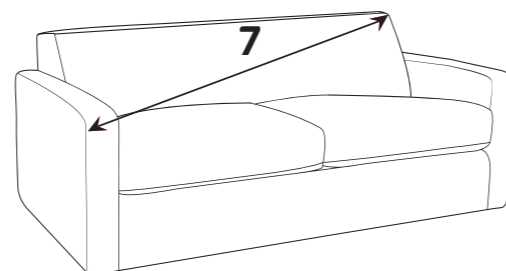

A high density foam base seat interior with a duck feather filled, channelled topper which provides both luxurious softness and support.

CARE GUIDE

Featherflex seat cushions should be plumped up on a regular basis to help maintain the aesthetical appeal and longevity of your upholstery.

For further information on maintaining your furniture please refer to the care guide located under the seat platform.