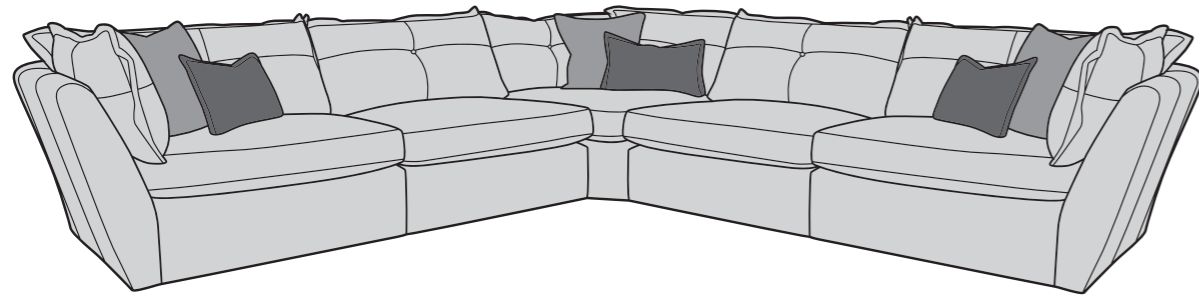

03/10/2024

SULLY COVER GUIDE: STANDARD BACK ONLY

Please use this guide when ordering the following pieces to clarify cover options.

Corner Group: 4ML, ALU, COR, ALU, 4MR

Corner Group: 4ML, COR, 4MR

Corner Group: 4ML, ALU, COR, 4MR

Corner Group: 4ML, COR, ALU, 4MR

4 Seater Modular (4ML + 4MR = 4MD)

3 Seater Modular (3ML + 3MR = 3MD)

2 Seater Modular (2ML + 2MR = 2MD)

Love Chair (LOV)

Armless Unit (ALU)

-  **COVER 1**
(BODY)
-  **COVER 2**
(SCATTER)
-  **COVER 3**
(BOLSTER)

* Hardwood & composite board frame.

* Dowelled, screwed, glued & stapled joinery.

* Both 4 & 3 seater modular sofas can only be supplied as complete units (4MD & 3MD)

* Featherflex seat interior. 

* Fibre filled backs for added comfort.

Illustrations used for reference only.

Check the diagonal access dimension to ensure furniture will fit in your home.

A high density foam base seat interior with a duck feather filled, channelled topper which provides both luxurious softness and support.