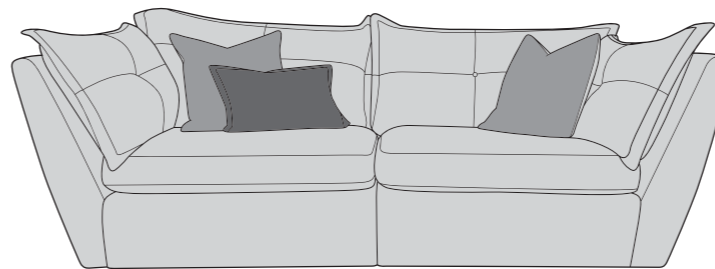

03/10/2024

SULLY COVER GUIDE: STANDARD BACK ONLY

Please use this guide when ordering the following pieces to clarify cover options.

Corner Group: 4ML, ALU, COR, ALU, 4MR

Corner Group: 4ML, COR, 4MR

Corner Group: 4ML, ALU, COR, 4MR

Corner Group: 4ML, COR, ALU, 4MR

4 Seater Modular (4ML + 4MR = 4MD)

3 Seater Modular (3ML + 3MR = 3MD)

2 Seater Modular (2ML + 2MR = 2MD)

Love Chair (LOV)

Armless Unit (ALU)

-  **COVER 1**
(BODY)
-  **COVER 2**
(SCATTER)
-  **COVER 3**
(BOLSTER)

Illustrations used for reference only.

Check the diagonal access dimension to ensure furniture will fit in your home.

A high density foam base seat interior with a duck feather filled, channelled topper which provides both luxurious softness and support.