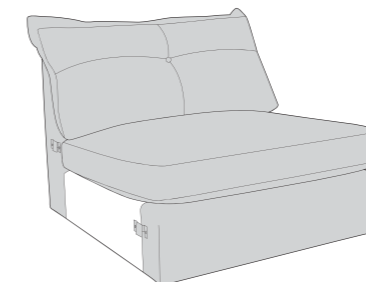

Corner Group: 4ML, COR, ALU, 4MR

4 Seater Modular (4ML + 4MR = 4MD)

3 Seater Modular (3ML + 3MR = 3MD)

2 Seater Modular (2ML + 2MR = 2MD)

Love Chair (LOV)

Armless Unit (ALU)

-  **COVER 1**
(BODY)
-  **COVER 2**
(SCATTER)
-  **COVER 3**
(BOLSTER)

Scatter Cushions

Front = Cover 2
Back = Cover 1

Bolster Cushion

Front = Cover 3
Back = Cover 3
Flanged Edge

SUGGESTED ACCENT PIECES

Sully Footstool (FST)

SULLY DIMENSIONS (CM)

AVAILABLE PIECES	HEIGHT 1	WIDTH 2	DEPTH 3	SEAT HEIGHT 4	SEAT DEPTH 5	SEAT WIDTH 6	ACCESS DIAGONAL 7	OUTBACK HEIGHT 8	ARM HEIGHT 9	WEIGHT (KG)	SCATTER CUSHIONS
CORNER GROUP: 4ML, ALU, COR, ALU, 4MR	89	357	357	48	N/A	N/A	N/A	76	76	206	3 SCATTERS and 3 BOLSTERS
CORNER GROUP: 4ML, COR, 4MR	89	254	254	48	N/A	N/A	N/A	76	76	139	3 SCATTERS and 3 BOLSTERS
CORNER GROUP: 4ML, ALU, COR, 4MR or 4ML, COR, ALU, 4MR	89	357	254	48	N/A	N/A	N/A	76	76	172.5	3 SCATTERS and 3 BOLSTERS
4 SEATER MODULAR SOFA (4MD)	89	264	110	48	73	182	275	76	76	96	3 (2 SCATTERS, 1 BOLSTER)
3 SEATER MODULAR SOFA (3MD)	89	225	110	48	73	143	268	76	76	88	3 (2 SCATTERS, 1 BOLSTER)
2 SEATER MODULAR SOFA (2MD)	89	196	110	48	73	116	211	76	76	74	2 (1 SCATTER, 1 BOLSTER)
4ML/4MR UNIT	89	132	110	48	73	91	136	76	76	48	4ML: 1 SCATTER and 1 BOLSTER / 4MR: 1 SCATTER
3ML/3MR UNIT	89	112.5	110	48	73	81	164	76	76	44	3ML: 1 SCATTER and 1 BOLSTER / 3MR: 1 SCATTER
2ML/2MR UNIT	89	98	110	48	73	58	144	76	76	37	2ML: 1 SCATTER and 1 BOLSTER / 2MR: N/A
CORNER UNIT (COR)	89	122	122	48	N/A	N/A	171	76	N/A	43	1 SCATTER and 2 BOLSTERS
ARMLESS UNIT (ALU)	89	103	110	48	73	N/A	149	76	N/A	33.5	N/A
LOVE CHAIR (LOV)	89	164	110	48	73	77	183	76	76	59.5	1 (1 SCATTER)
ACCENT PIECES											
SULLY FOOTSTOOL (FST)	52	106	89	N/A	N/A	N/A	138	N/A	N/A	26.5	N/A

Illustrations used for reference only.

Check the diagonal access dimension to ensure furniture will fit in your home.

A high density foam base seat interior with a duck feather filled, channelled topper which provides both luxurious softness and support.