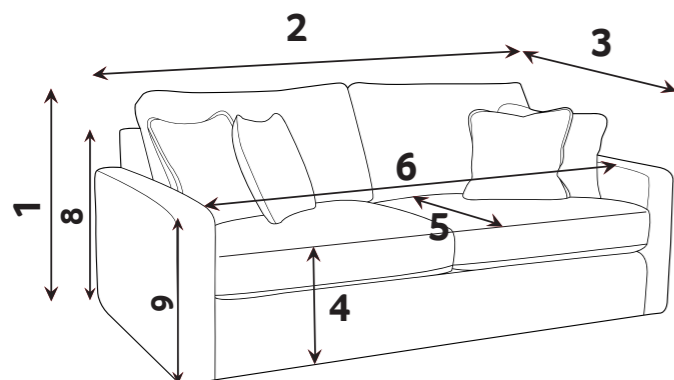

Scatter Cushions

Front = Cover 2
Back = Cover 1

Bolster Cushion

Front = Cover 3
Back = Cover 3
Flanged Edge

SUGGESTED ACCENT PIECES

Sully Footstool (FST)

SULLY DIMENSIONS (CM)

AVAILABLE PIECES	HEIGHT 1	WIDTH 2	DEPTH 3	SEAT HEIGHT 4	SEAT DEPTH 5	SEAT WIDTH 6	ACCESS DIAGONAL 7	OUTBACK HEIGHT 8	ARM HEIGHT 9	WEIGHT (KG)	SCATTER CUSHIONS
CORNER GROUP: 4ML, ALU, COR, ALU, 4MR	89	357	357	48	N/A	N/A	N/A	76	76	206	3 SCATTERS and 3 BOLSTERS
CORNER GROUP: 4ML, COR, 4MR	89	254	254	48	N/A	N/A	N/A	76	76	139	3 SCATTERS and 3 BOLSTERS
CORNER GROUP: 4ML, ALU, COR, 4MR or 4ML, COR, ALU, 4MR	89	357	254	48	N/A	N/A	N/A	76	76	172.5	3 SCATTERS and 3 BOLSTERS
4 SEATER MODULAR SOFA (4MD)	89	264	110	48	73	182	275	76	76	96	3 (2 SCATTERS, 1 BOLSTER)
3 SEATER MODULAR SOFA (3MD)	89	225	110	48	73	143	268	76	76	88	3 (2 SCATTERS, 1 BOLSTER)
2 SEATER MODULAR SOFA (2MD)	89	196	110	48	73	116	211	76	76	74	2 (1 SCATTER, 1 BOLSTER)
4ML/4MR UNIT	89	132	110	48	73	91	136	76	76	48	4ML: 1 SCATTER and 1 BOLSTER / 4MR: 1 SCATTER
3ML/3MR UNIT	89	112.5	110	48	73	81	164	76	76	44	3ML: 1 SCATTER and 1 BOLSTER / 3MR: 1 SCATTER
2ML/2MR UNIT	89	98	110	48	73	58	144	76	76	37	2ML: 1 SCATTER and 1 BOLSTER / 2MR: N/A
CORNER UNIT (COR)	89	122	122	48	N/A	N/A	171	76	N/A	43	1 SCATTER and 2 BOLSTERS
ARMLESS UNIT (ALU)	89	103	110	48	73	N/A	149	76	N/A	33.5	N/A
LOVE CHAIR (LOV)	89	164	110	48	73	77	183	76	76	59.5	1 (1 SCATTER)
ACCENT PIECES											
SULLY FOOTSTOOL (FST)	52	106	89	N/A	N/A	N/A	138	N/A	N/A	26.5	N/A

* Sumptuous feather filled arm pads for added comfort. 

* Feather filled scatters and bolsters included. 

* Serpentine seat springs & silent wire.

* Elasticated back webbing.

DIMENSION GUIDE

- 1 - HEIGHT
- 3 - DEPTH
- 5 - SEAT DEPTH (STD & PILLOW)
- 7 - DIAGONAL ACCESS
- 2 - WIDTH
- 4 - SEAT HEIGHT
- 6 - SEAT WIDTH
- 8 - OUTBACK HEIGHT
- 9 - ARM HEIGHT