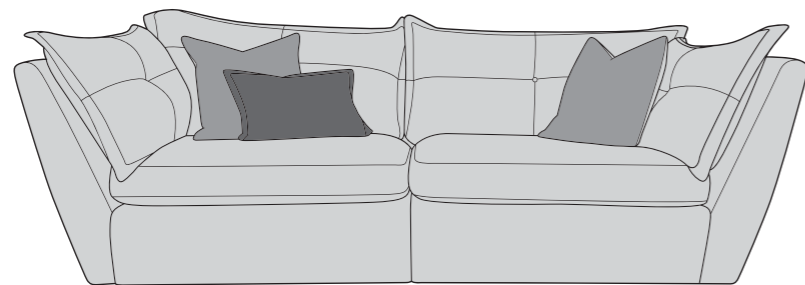

03/10/2024

SULLY COVER GUIDE: STANDARD BACK ONLY

Please use this guide when ordering the following pieces to clarify cover options.

Corner Group: 4ML, ALU, COR, ALU, 4MR

Corner Group: 4ML, COR, 4MR

Corner Group: 4ML, ALU, COR, 4MR

Corner Group: 4ML, COR, ALU, 4MR

4 Seater Modular (4ML + 4MR = 4MD)

3 Seater Modular (3ML + 3MR = 3MD)

2 Seater Modular (2ML + 2MR = 2MD)

Love Chair (LOV)

Armless Unit (ALU)

-  **COVER 1**
(BODY)
-  **COVER 2**
(SCATTER)
-  **COVER 3**
(BOLSTER)

Illustrations used for reference only.

Check the diagonal access dimension to ensure furniture will fit in your home.

A high density foam base seat interior with a duck feather filled, channelled topper which provides both luxurious softness and support.